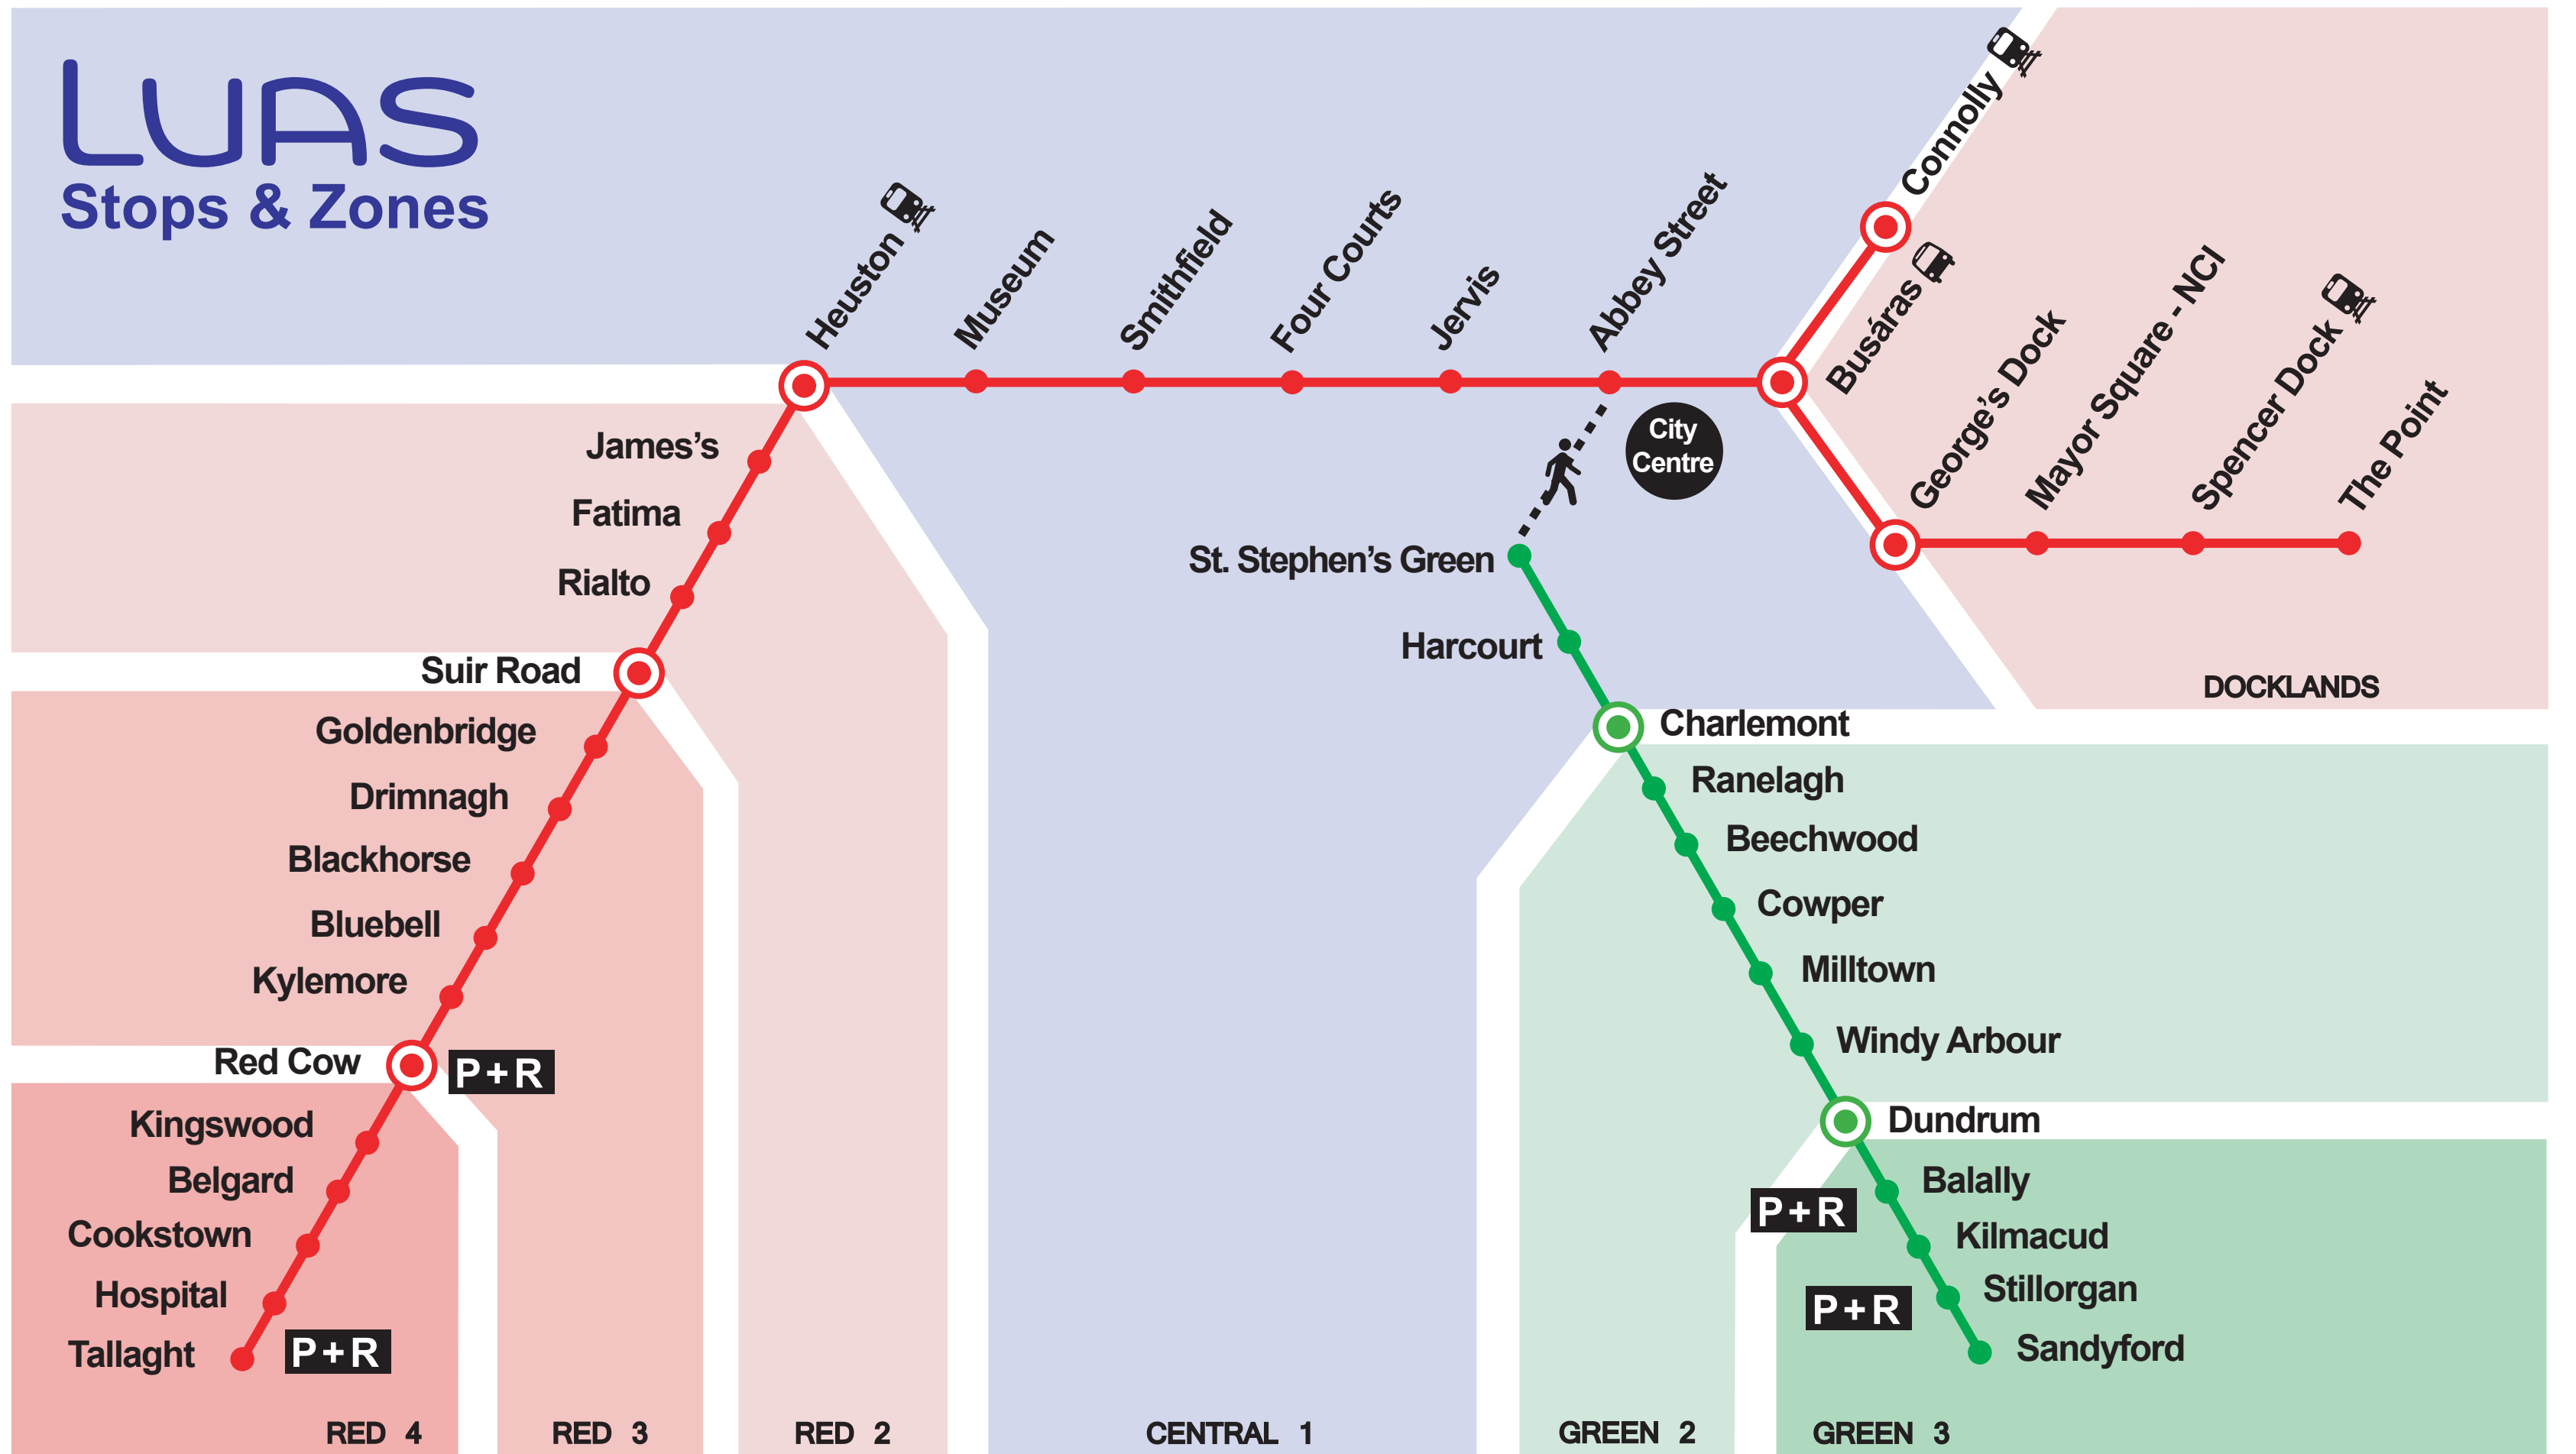

LUAS

Stops & Zones

RED LINE  Connecting The Point to Tallaght and Connolly to Heuston.

GREEN LINE  Connecting St. Stephen's Green to Sandyford.

 Zone Boundary

P+R Park + Ride

 Train Station

 Regional Bus Station